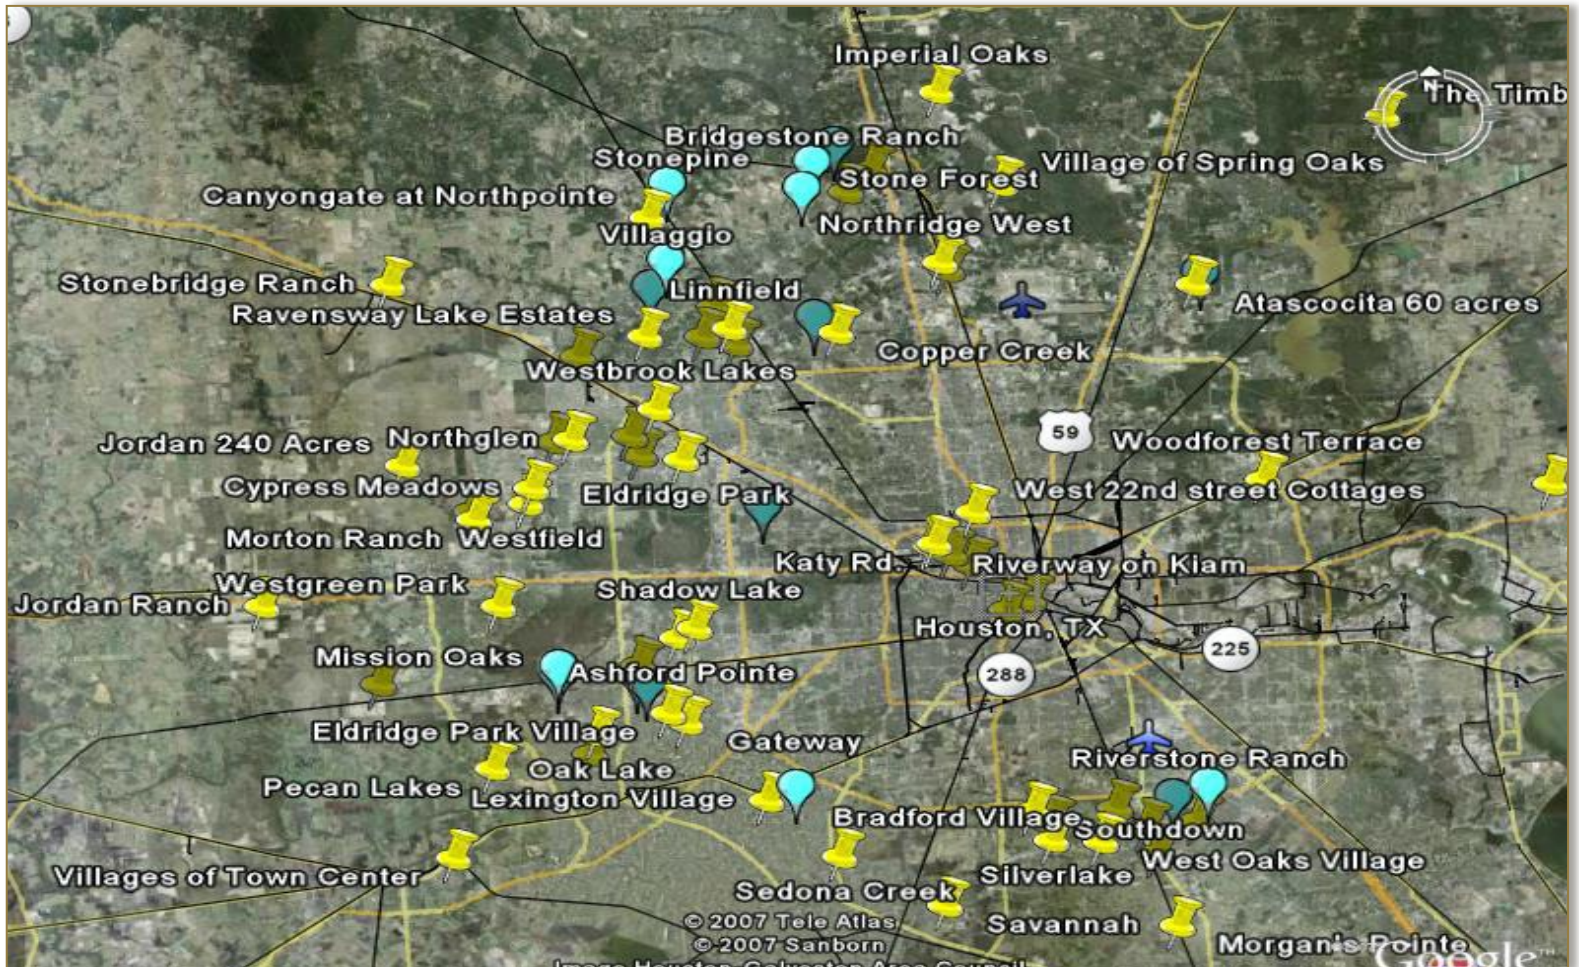

Brokerage and Development Deals